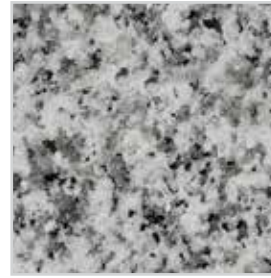

Colors will vary based on printing and monitor. Packages subject to change. 11/30/21

LUXE

CABINET STYLE
Pivot
Dapper - White

CABINET HARDWARE
Chrome Knob

KITCHEN COUNTERTOP
Granite
Crema Carmel

MASTER COUNTERTOP
Quartz
Simply White - Flat Edge

SECONDARY BATH COUNTERTOP
Quartz
Simply White - Flat Edge

WALL COLOR
Colonnade Grey - SW7641

CEILING COLOR
Extra White - SW7006

WHOLE HOUSE CARPET
Shaw Acclaimed
Industrial

LAMINATE FLOOR
Mannington
Anthology
Quill