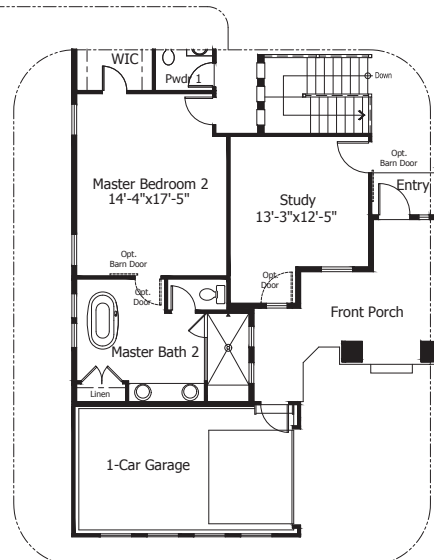

414

Infinity

CLASSIC
COLLECTION

Main Level..... 2,621 Sq. Ft.
Basement Level 2,621 Sq. Ft.
Total* **5,242 Sq. Ft.**

ClassicHomes.com

*Actual square footage may vary due to added options, chosen elevations, or amount of basement finish.

Elevation B | *Standard*

NOTES

Main Level

INFINITY Model 414

Optional 'A' Elevation shown

Expanded Main Level -
Multigenerational Suite Option

Expanded Main Level -
Master Bedroom #2 Option

Basement Level

INFINITY Model 414 | with Optional Finish

Optional 'A' Elevation shown

Optional Elevations

INFINITY Model 414

Elevation A | *Optional*

Elevation C | *Optional*

Artist's conception. All plans, landscaping, features and specifications are subject to change without notification. Measurements are approximate and may vary. Homes are built to blueprint specifications which must be referenced for specific measurements. This is a marketing document and not part of your home purchase contract.