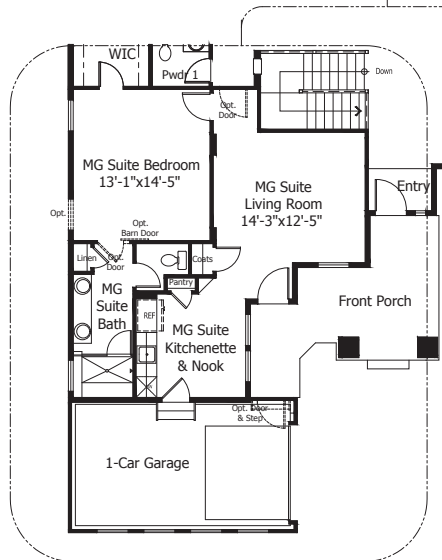

414

Infinity

CLASSIC
COLLECTION

Main Level..... 2,621 Sq. Ft.
Basement Level 2,621 Sq. Ft.
Total* **5,242 Sq. Ft.**

ClassicHomes.com

*Actual square footage may vary due to added options, chosen elevations, or amount of basement finish.

Elevation B | *Standard*

NOTES

Main Level

INFINITY Model 414

Optional 'A' Elevation shown

Expanded Main Level -
Multigenerational Suite Option

Expanded Main Level -
Master Bedroom #2 Option

Basement Level

INFINITY Model 414 | with Optional Finish

Optional 'A' Elevation shown

Optional Elevations

INFINITY Model 414

Elevation A | *Optional*

Elevation C | *Optional*

Artist's conception. All plans, landscaping, features and specifications are subject to change without notification. Measurements are approximate and may vary. Homes are built to blueprint specifications which must be referenced for specific measurements. This is a marketing document and not part of your home purchase contract.