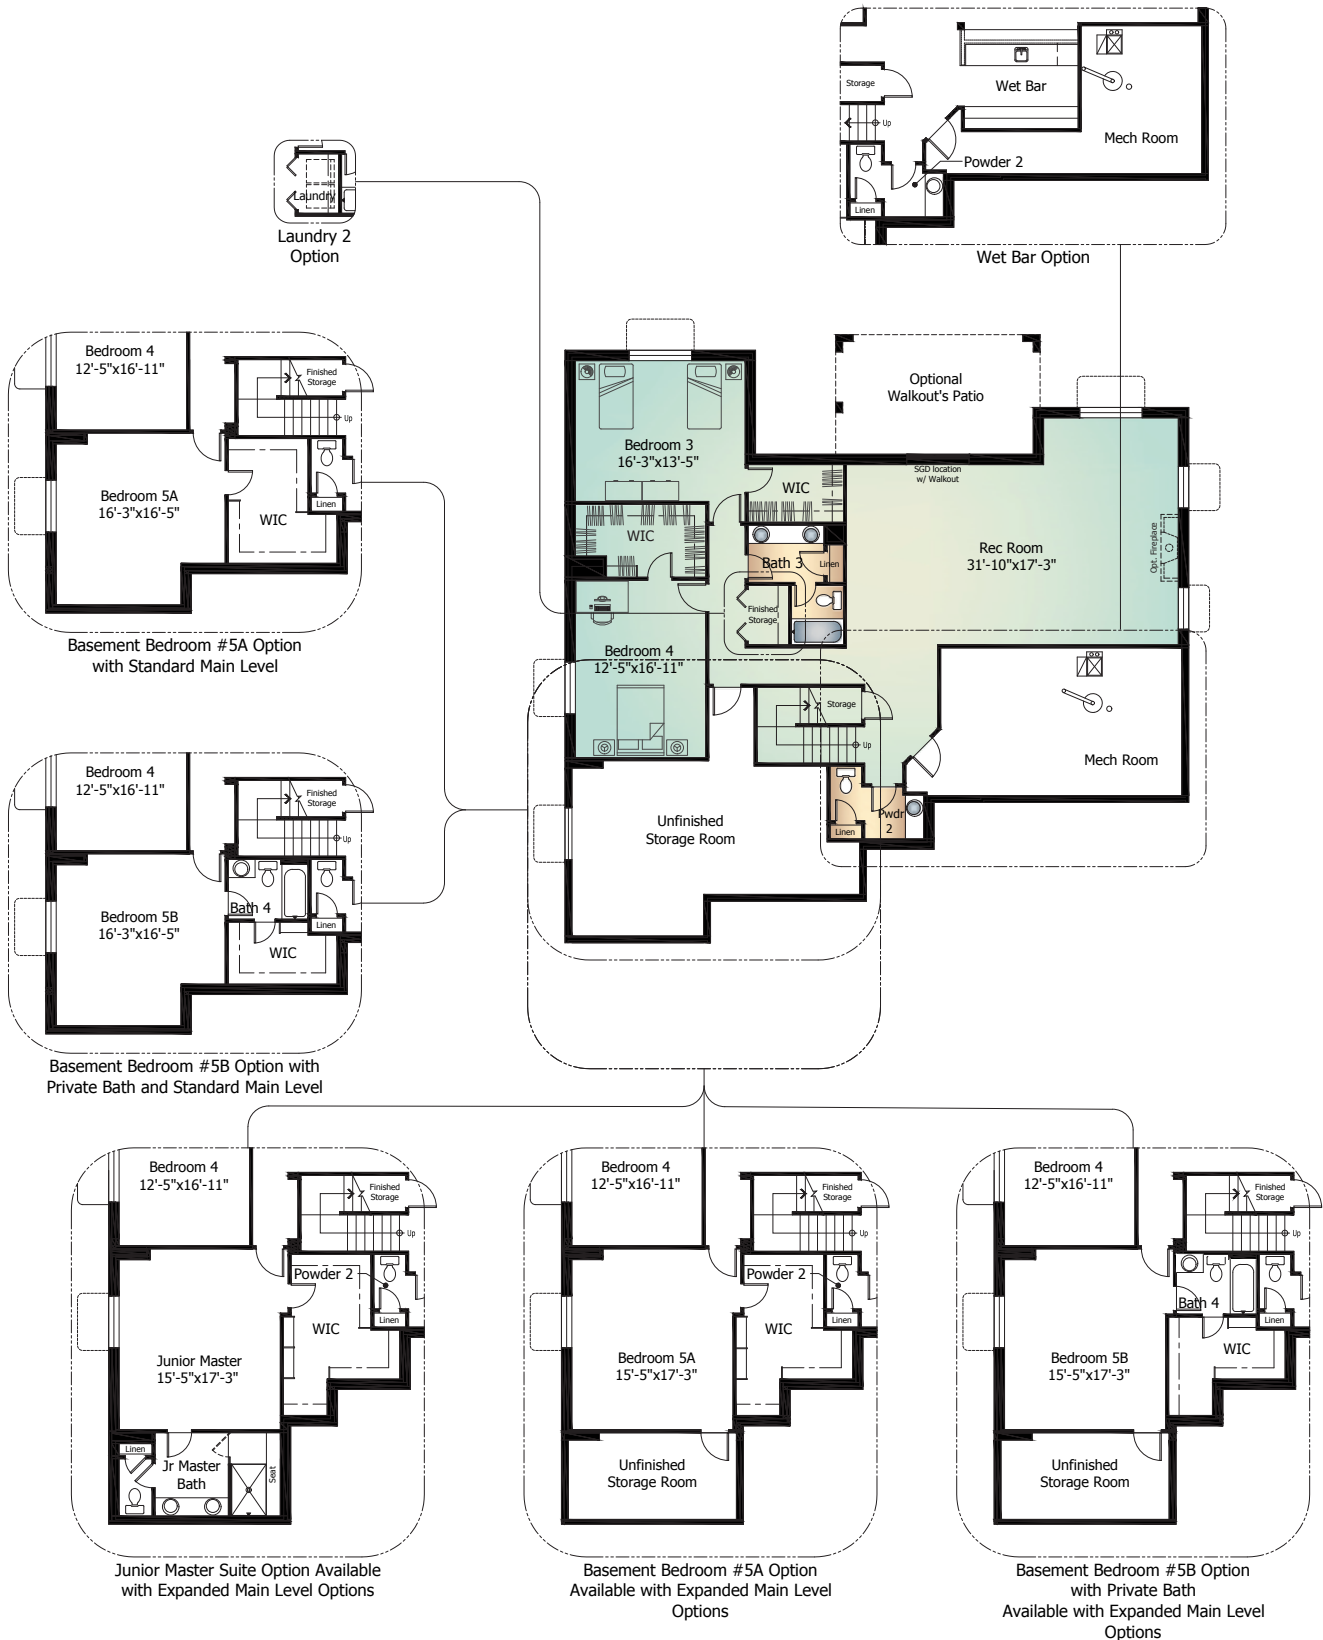

414

Infinity

CLASSIC
COLLECTION

Main Level..... 2,621 Sq. Ft.
Basement Level 2,621 Sq. Ft.
Total* **5,242 Sq. Ft.**

ClassicHomes.com

*Actual square footage may vary due to added options, chosen elevations, or amount of basement finish.

Elevation B | *Standard*

NOTES

Main Level

INFINITY Model 414

Optional 'A' Elevation shown

Expanded Main Level -
Multigenerational Suite Option

Expanded Main Level -
Master Bedroom #2 Option

Basement Level

INFINITY Model 414 | with Optional Finish

Optional 'A' Elevation shown

Optional Elevations

INFINITY Model 414

Elevation A | *Optional*

Elevation C | *Optional*

Artist's conception. All plans, landscaping, features and specifications are subject to change without notification. Measurements are approximate and may vary. Homes are built to blueprint specifications which must be referenced for specific measurements. This is a marketing document and not part of your home purchase contract.