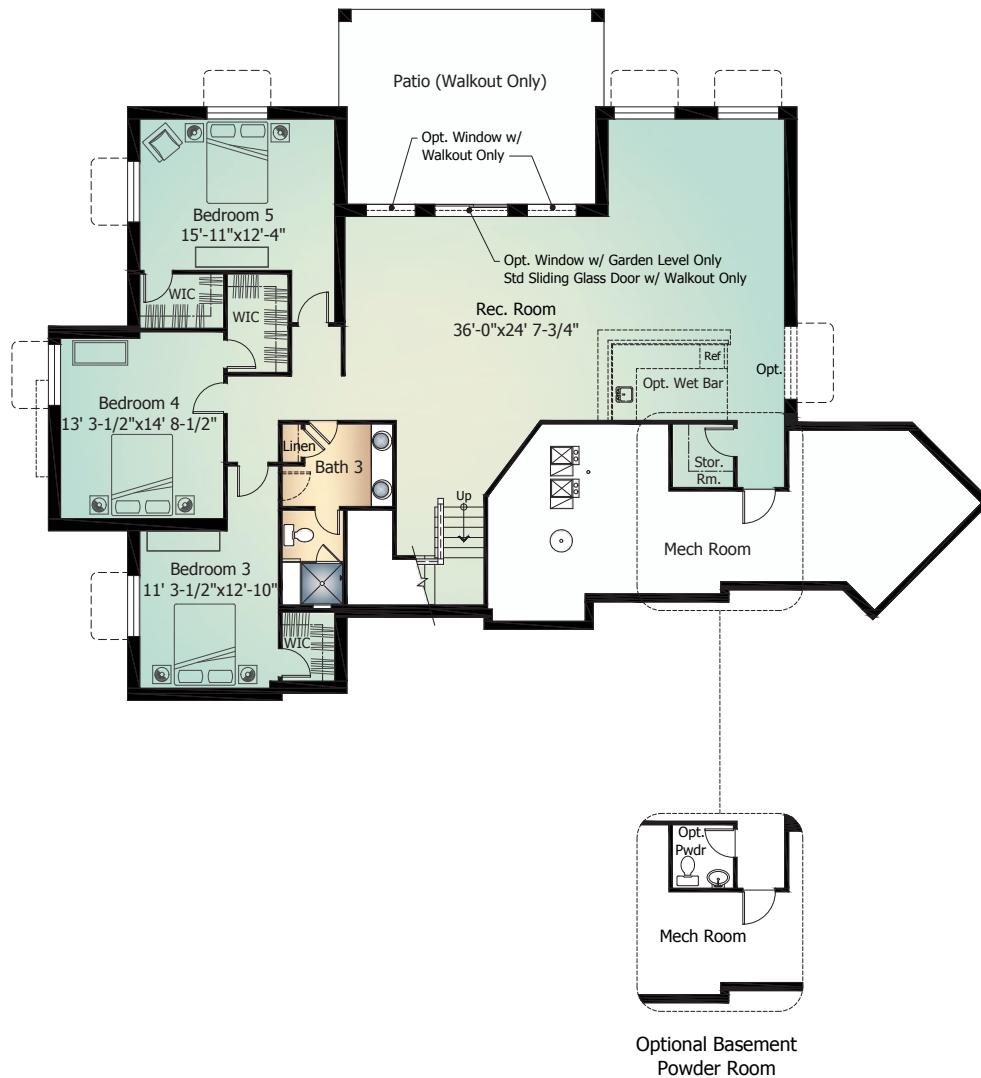

# Stonewood

**CLASSIC**  
COLLECTION

Main Level..... 2,533 Sq. Ft.  
Basement Level ..... 2,528 Sq. Ft.  
**Total\*** ..... **5,061 Sq. Ft.**

*ClassicHomes.com*

\*Actual square footage may vary due to added options, chosen elevations, or amount of basement finish.

# Main Level

STONEWOOD Model 412

Standard 'A' Elevation shown

OPT. MASTER BATH LAYOUT

# Basement Level

STONEWOOD Model 412 | with Optional Finish

Standard 'A' Elevation shown

*Artist's conception. All plans, landscaping, features and specifications are subject to change without notification. Measurements are approximate and may vary. Homes are built to blueprint specifications which must be referenced for specific measurements. This is a marketing document and not part of your home purchase contract.*