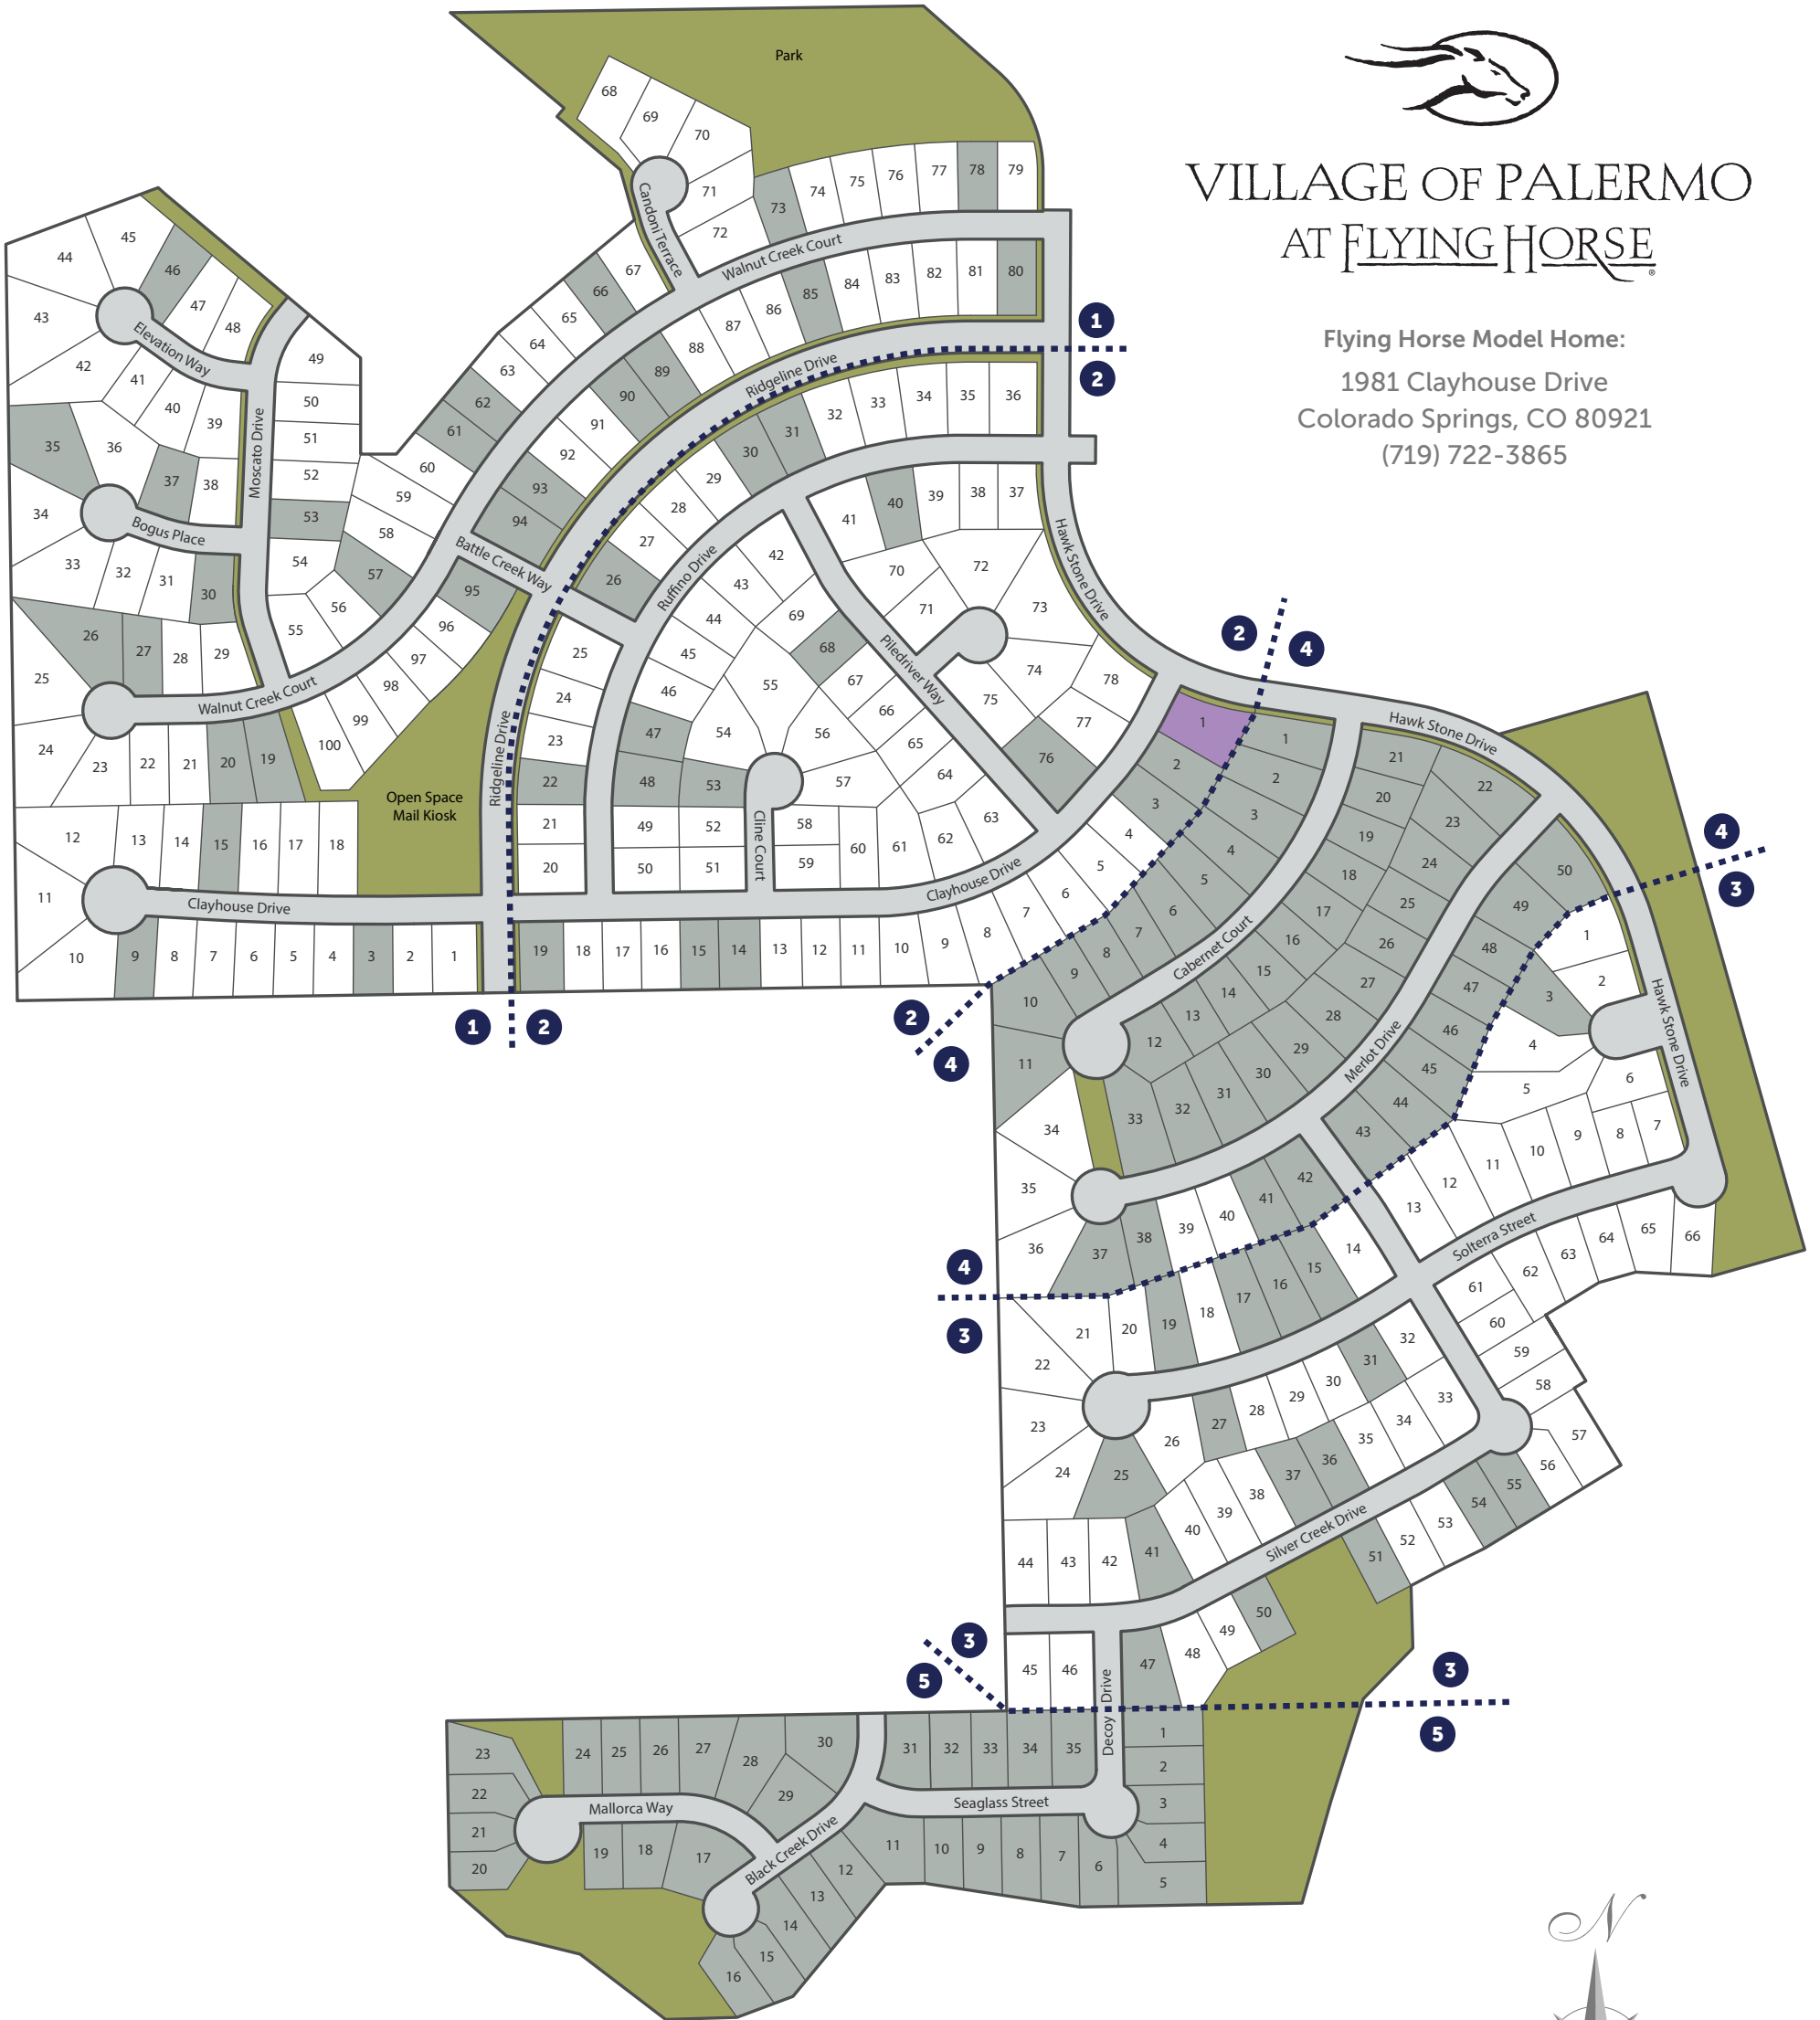

ClassicHomes.com

VILLAGE OF PALERMO AT FLYING HORSE

Flying Horse Model Home:
1981 Clayhouse Drive
Colorado Springs, CO 80921
(719) 722-3865

FILINGS 1-5

- Classic Homesites
- Classic Model
- Unavailable

Lot availability and development plan subject to change.