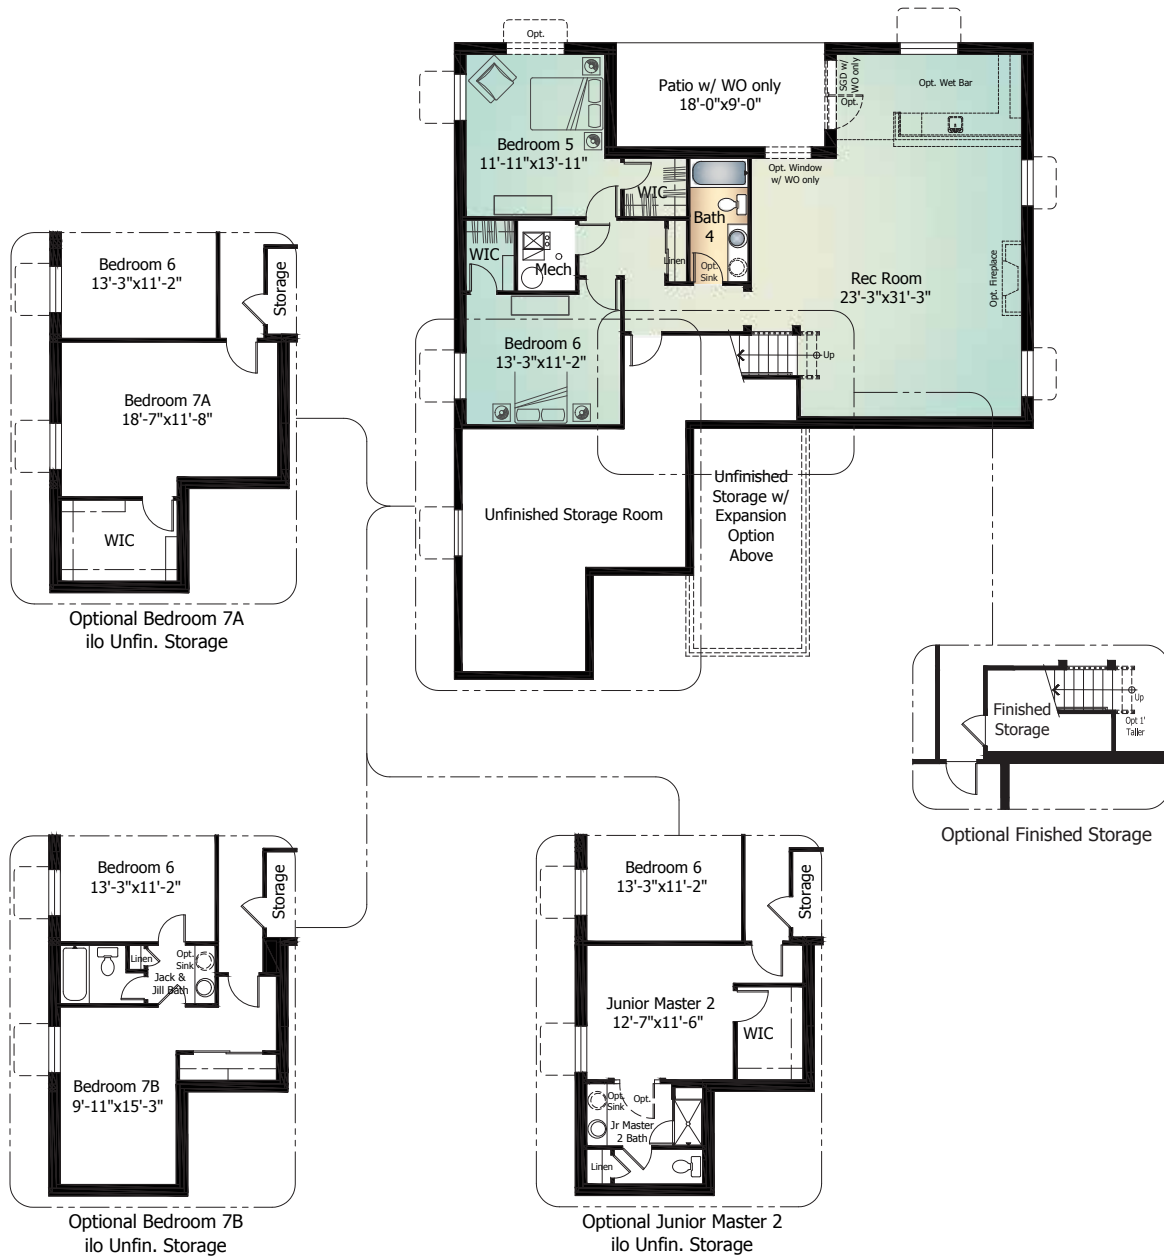

134

Paradise

CLASSIC
COLLECTION

Main Level 1,874 Sq. Ft.
Basement Level 1,874 Sq. Ft.
TOTAL* 3,748 Sq. Ft.

*Actual square footage may vary due to added options, chosen elevations, or amount of basement finish.

ClassicHomes.com

Elevation B | *Standard*

NOTES

Main Level

PARADISE Model 134

Standard 'B' Elevation shown

Basement Level

PARADISE Model 134 | with Optional Finish

Optional Elevations

PARADISE Model 134

Elevation A | *Optional*

Elevation C | *Optional*

Artist's conception. All plans, landscaping, features and specifications are subject to change without notification. Measurements are approximate and may vary. Homes are built to blueprint specifications which must be referenced for specific measurements. This is a marketing document and not part of your home purchase contract.