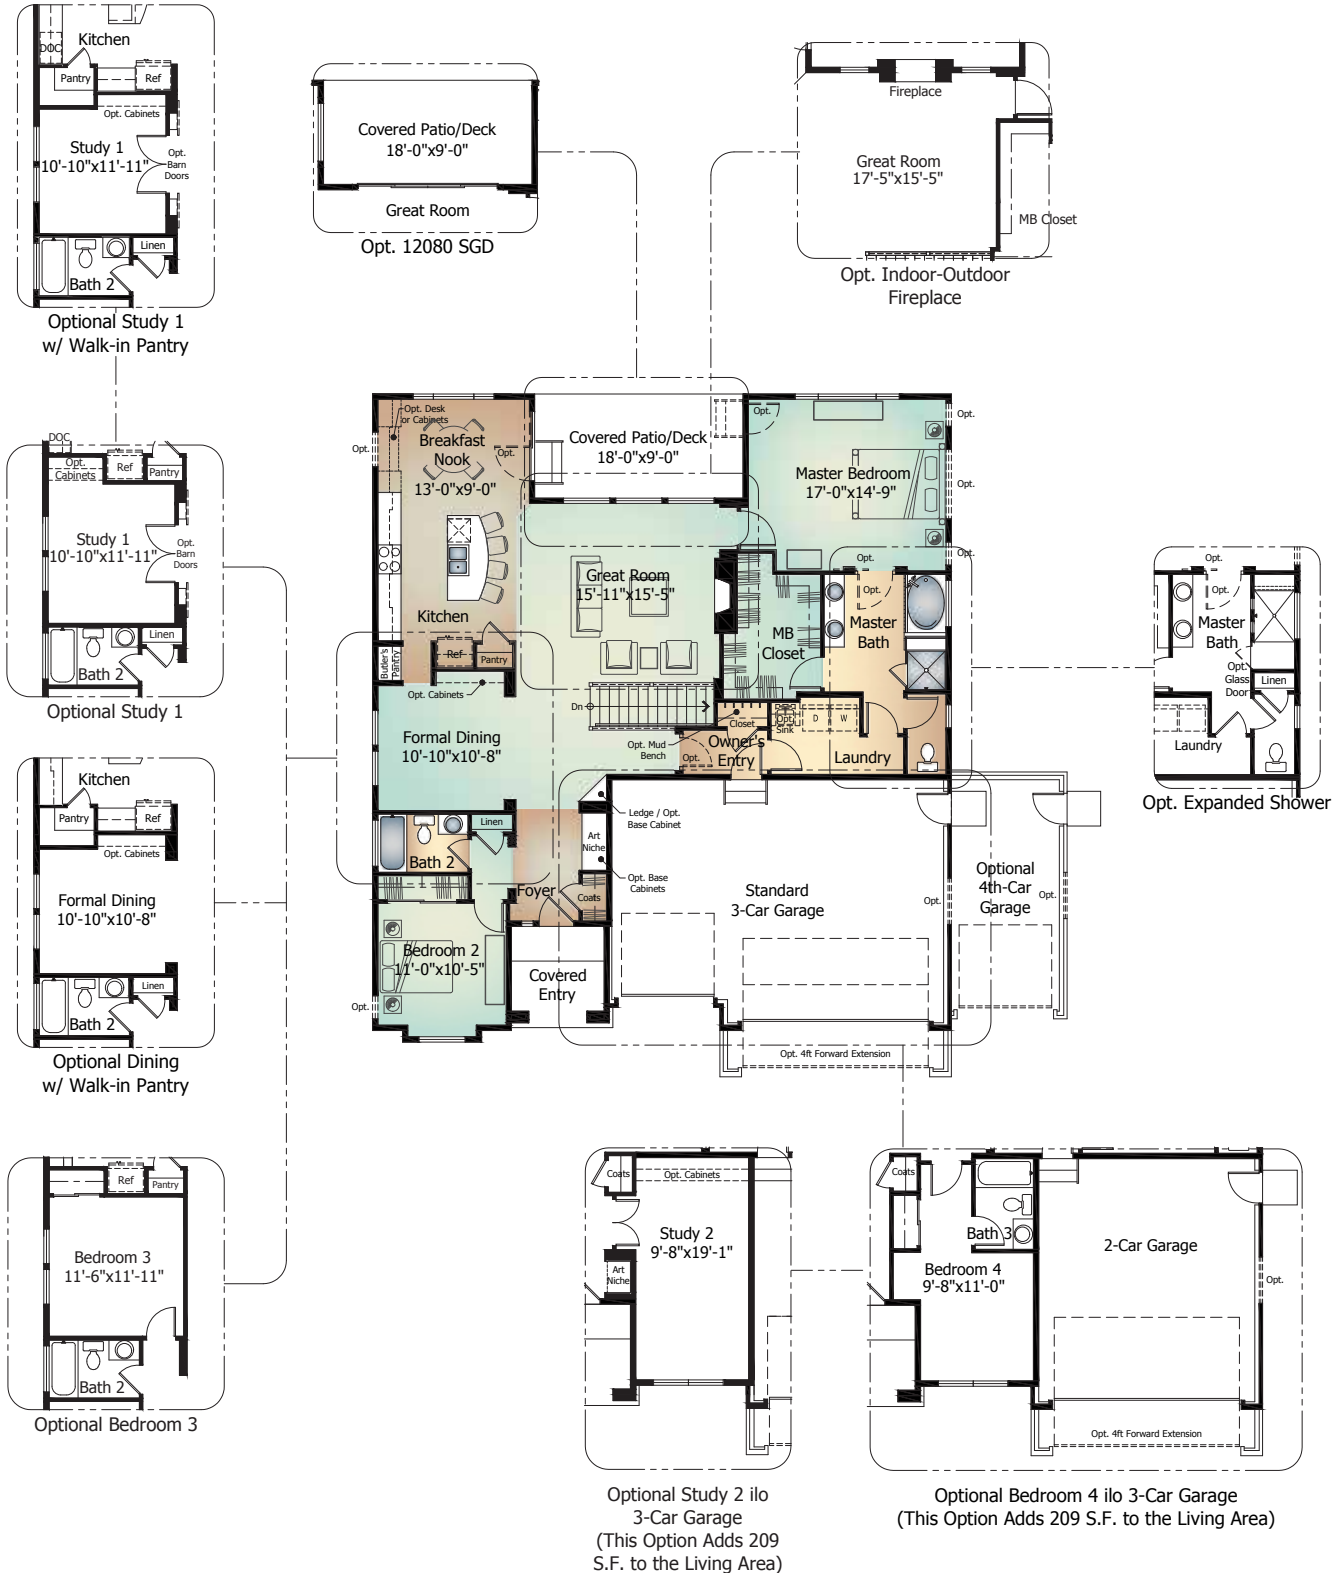

134

Paradise

CLASSIC
COLLECTION

Main Level 1,874 Sq. Ft.
Basement Level 1,874 Sq. Ft.
TOTAL* 3,748 Sq. Ft.

*Actual square footage may vary due to added options, chosen elevations, or amount of basement finish.

ClassicHomes.com

Elevation B | *Standard*

NOTES

Main Level

PARADISE Model 134

Standard 'B' Elevation shown

Basement Level

PARADISE Model 134 | with Optional Finish

Optional Elevations

PARADISE Model 134

Elevation A | *Optional*

Elevation C | *Optional*

Artist's conception. All plans, landscaping, features and specifications are subject to change without notification. Measurements are approximate and may vary. Homes are built to blueprint specifications which must be referenced for specific measurements. This is a marketing document and not part of your home purchase contract.