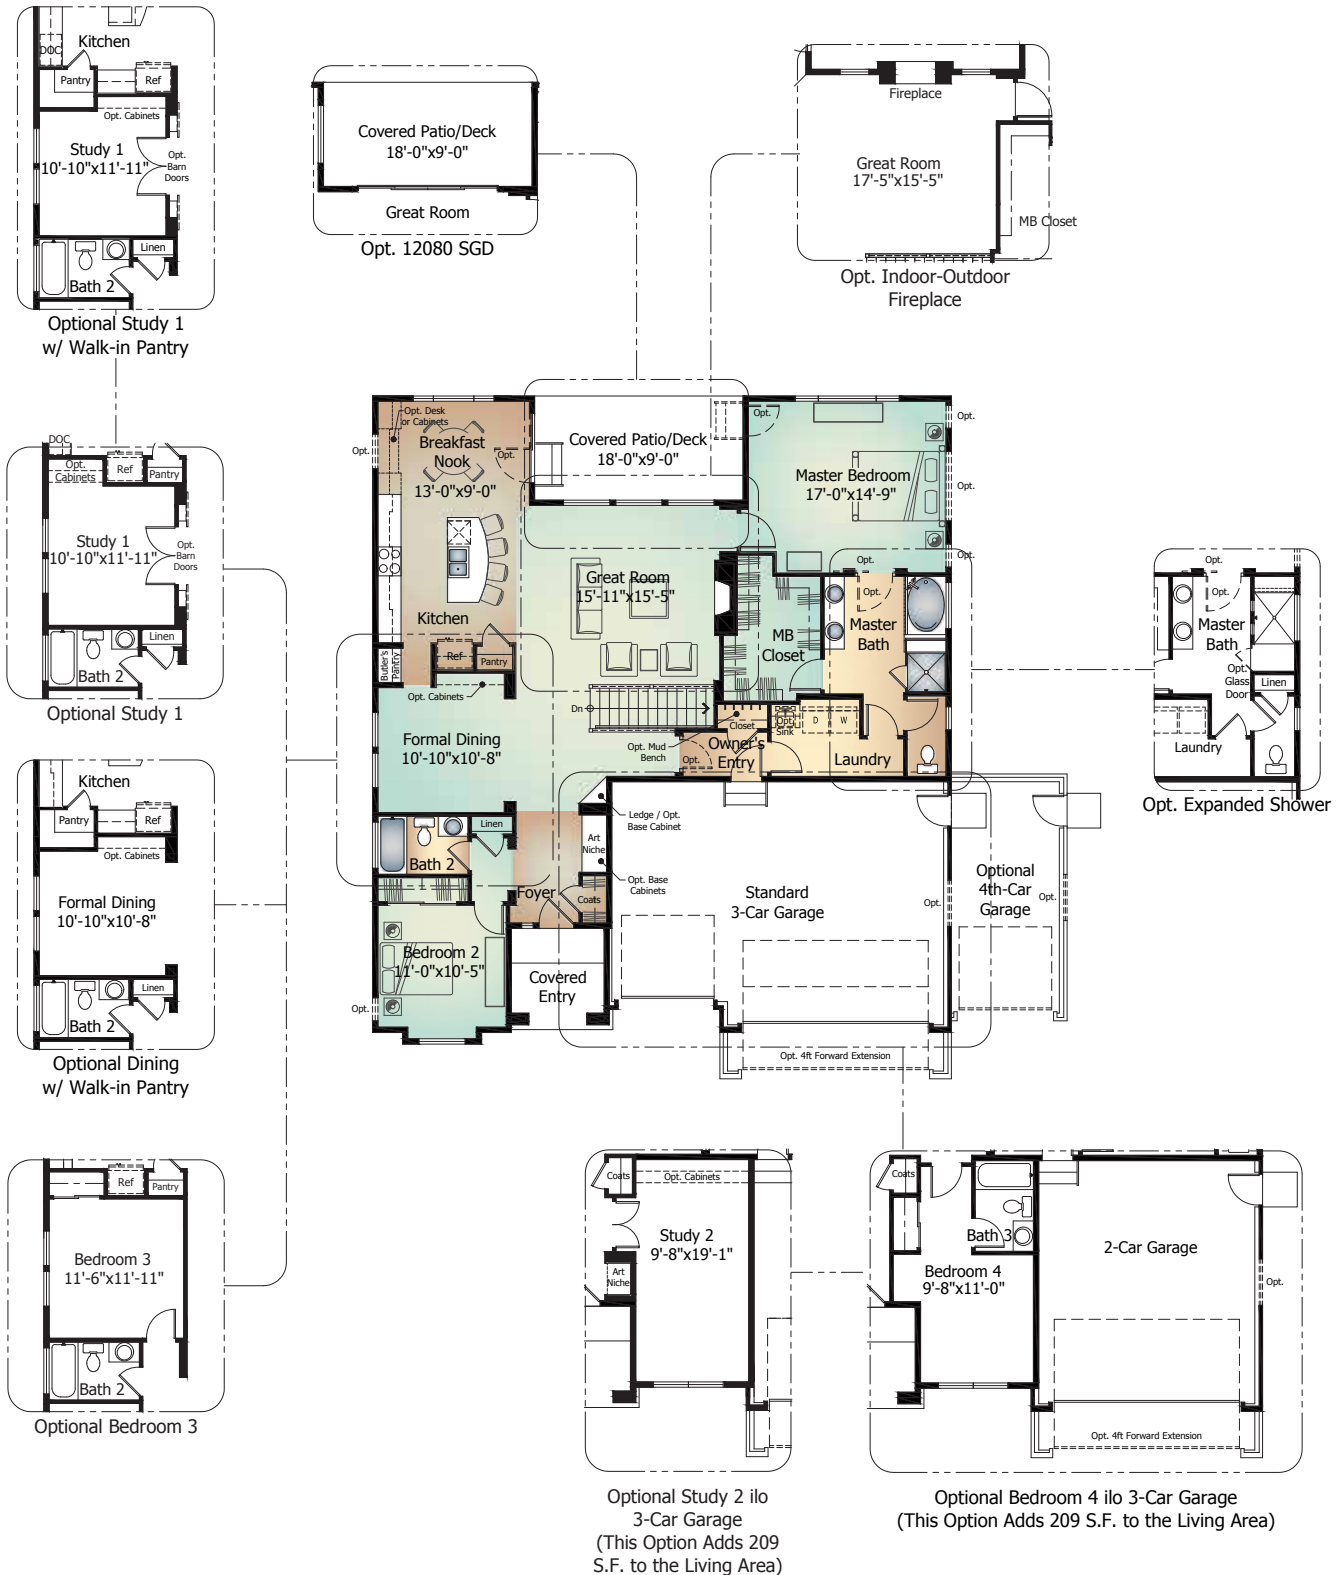

134

Paradise

CLASSIC
COLLECTION

Main Level 1,874 Sq. Ft.
Basement Level 1,874 Sq. Ft.
TOTAL* 3,748 Sq. Ft.

*Actual square footage may vary due to added options, chosen elevations, or amount of basement finish.

ClassicHomes.com

Elevation B | *Standard*

NOTES

Main Level

PARADISE Model 134

Standard 'B' Elevation shown

Optional Elevations

PARADISE Model 134

Elevation A | *Optional*

Elevation C | *Optional*

Artist's conception. All plans, landscaping, features and specifications are subject to change without notification. Measurements are approximate and may vary. Homes are built to blueprint specifications which must be referenced for specific measurements. This is a marketing document and not part of your home purchase contract.