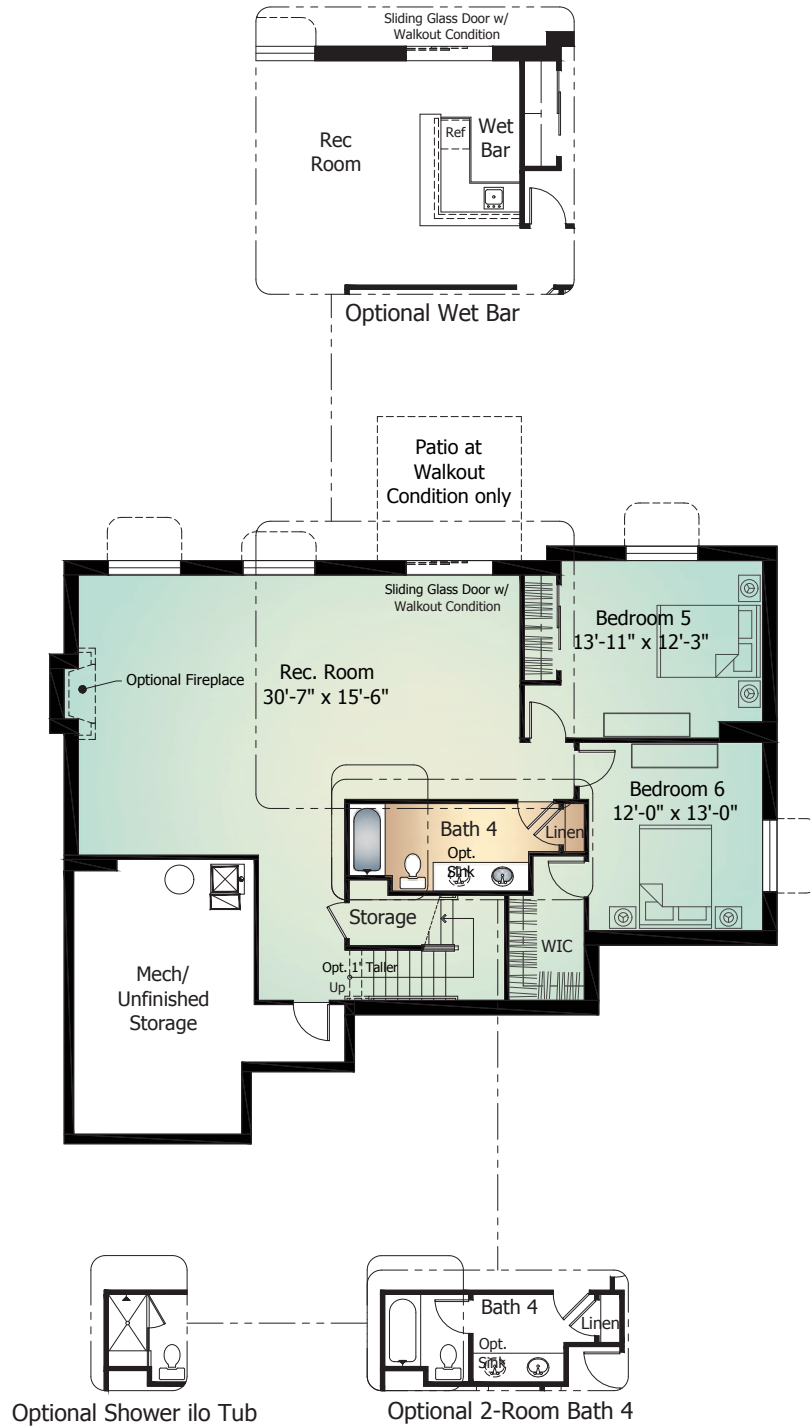

# Heritage

Main Level .....	1,654 Sq. Ft.
Upper Level .....	1,900 Sq. Ft.
Basement Level .....	1,667 Sq. Ft.
<b>TOTAL*</b> .....	<b>5,221 Sq. Ft.</b>

*\*Actual square footage may vary due to added options, chosen elevations, or amount of basement finish.*

# Main Level

HERITAGE Model 646

Standard 'A' Elevation shown

# Upper Level

HERITAGE Model 646

Standard 'A' Elevation shown

# Basement Level

HERITAGE Model 646 | with Optional Finish

Standard 'A' Elevation shown

Artist's conception. All plans, landscaping, features and specifications are subject to change without notification. Measurements are approximate and may vary. Homes are built to blueprint specifications which must be referenced for specific measurements. This is a marketing document and not part of your home purchase contract.