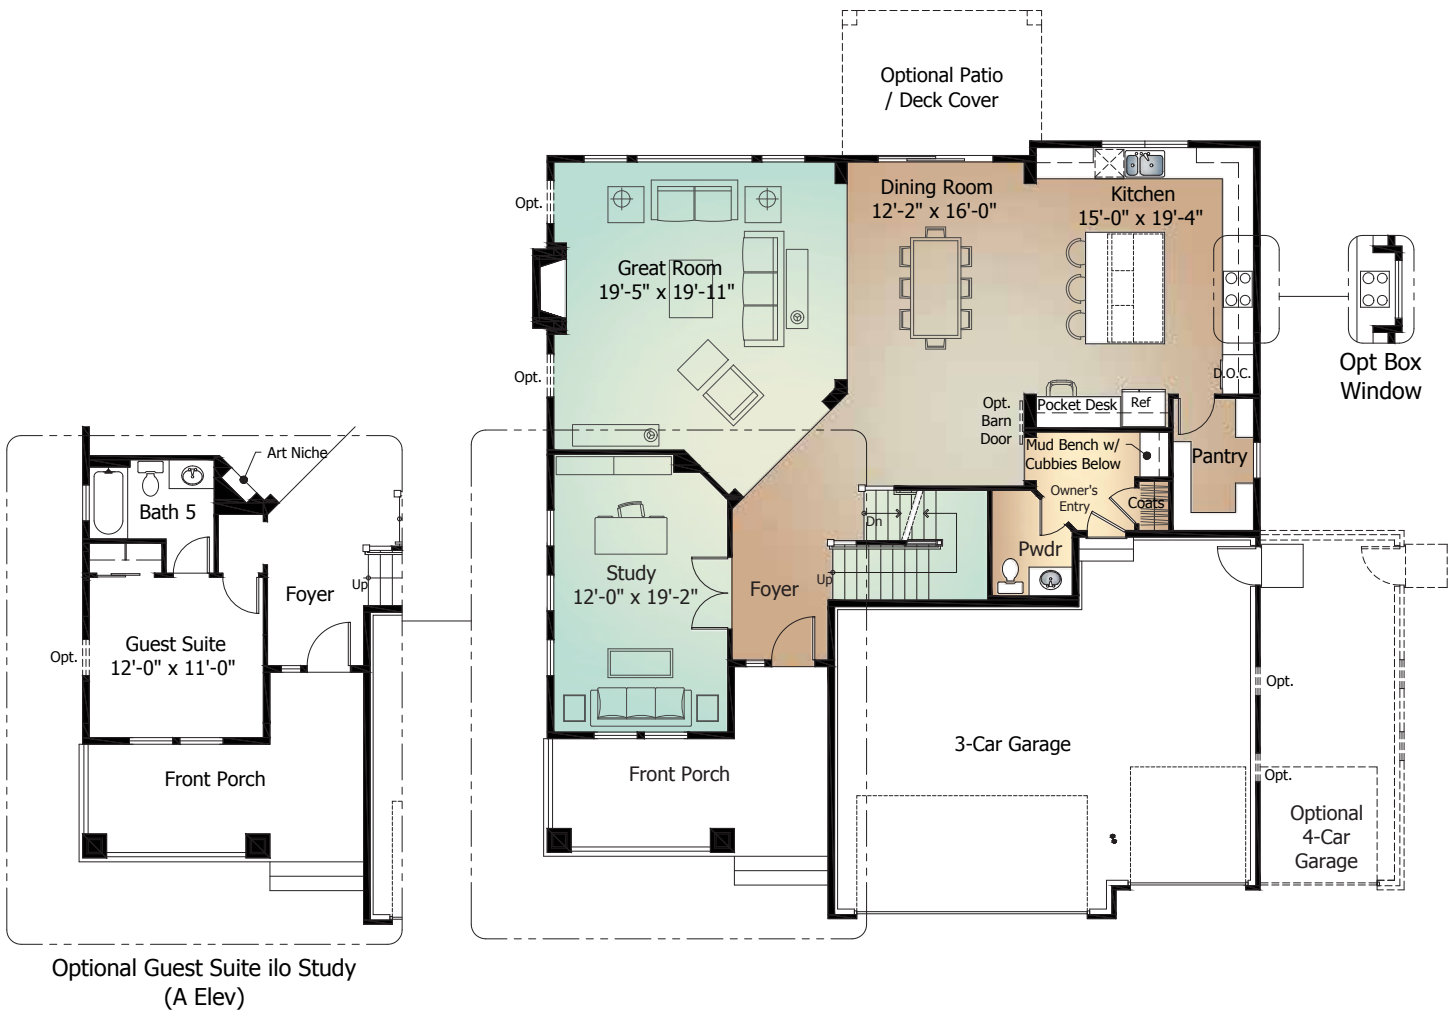

# Heritage

Main Level .....	1,654 Sq. Ft.
Upper Level .....	1,900 Sq. Ft.
Basement Level .....	1,667 Sq. Ft.
<b>TOTAL*</b> .....	<b>5,221 Sq. Ft.</b>

*\*Actual square footage may vary due to added options, chosen elevations, or amount of basement finish.*

# Main Level

HERITAGE Model 646

Standard 'A' Elevation shown

# Upper Level

HERITAGE Model 646

Standard 'A' Elevation shown