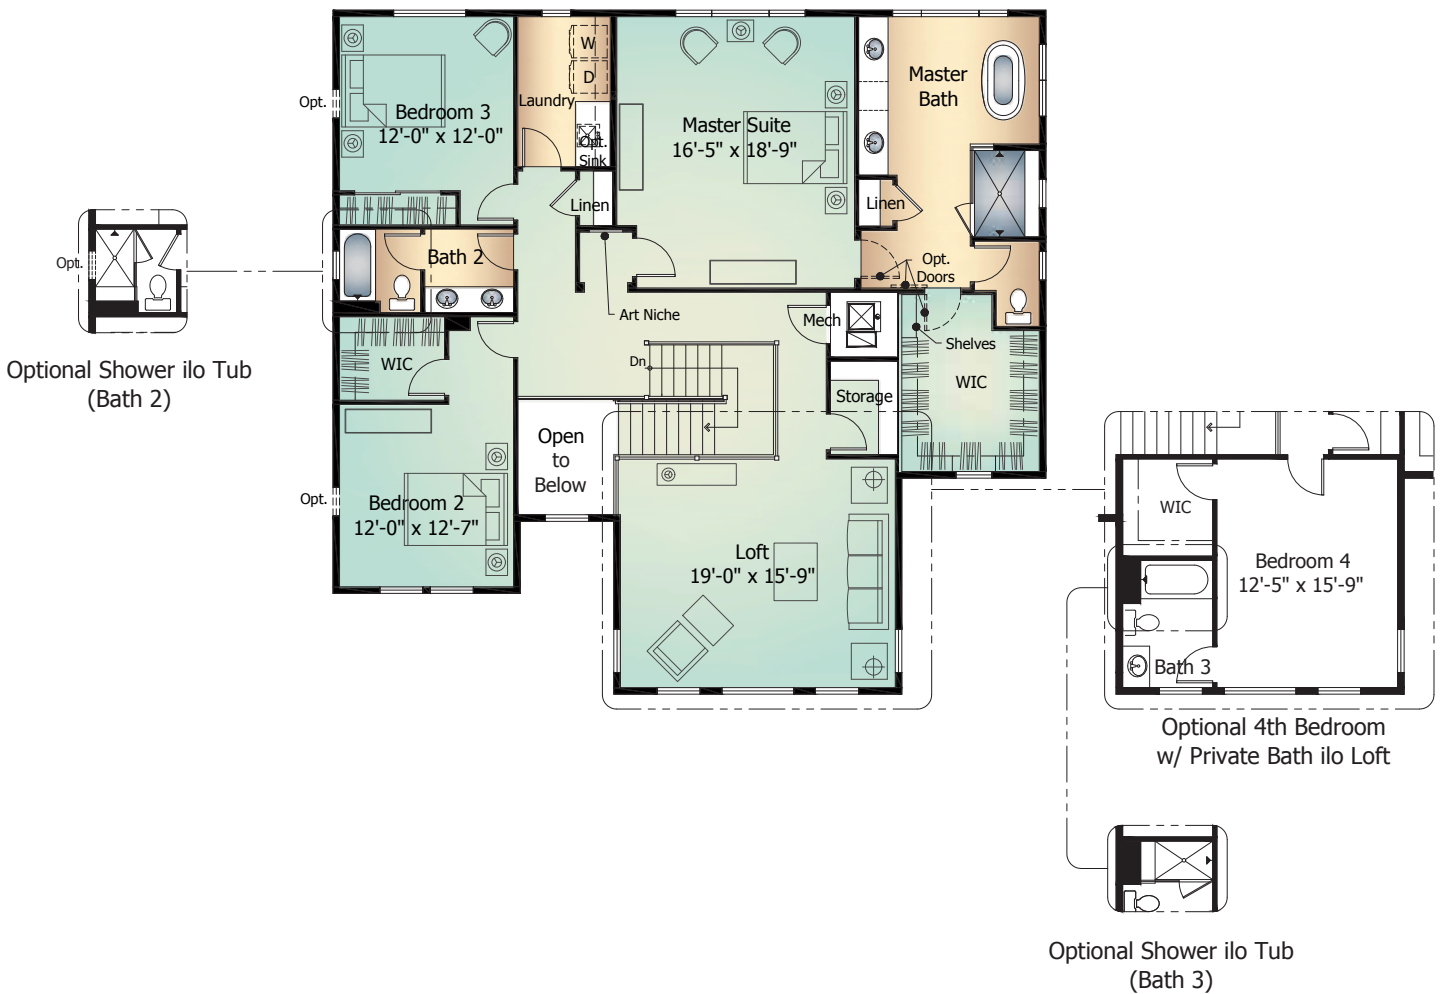

# Heritage

Main Level .....	1,654 Sq. Ft.
Upper Level .....	1,900 Sq. Ft.
Basement Level .....	1,667 Sq. Ft.
<b>TOTAL*</b> .....	<b>5,221 Sq. Ft.</b>

*\*Actual square footage may vary due to added options, chosen elevations, or amount of basement finish.*

# Main Level

HERITAGE Model 646

Standard 'A' Elevation shown

# Upper Level

HERITAGE Model 646

Standard 'A' Elevation shown

# Basement Level

HERITAGE Model 646 | with Optional Finish

Standard 'A' Elevation shown

Artist's conception. All plans, landscaping, features and specifications are subject to change without notification. Measurements are approximate and may vary. Homes are built to blueprint specifications which must be referenced for specific measurements. This is a marketing document and not part of your home purchase contract.