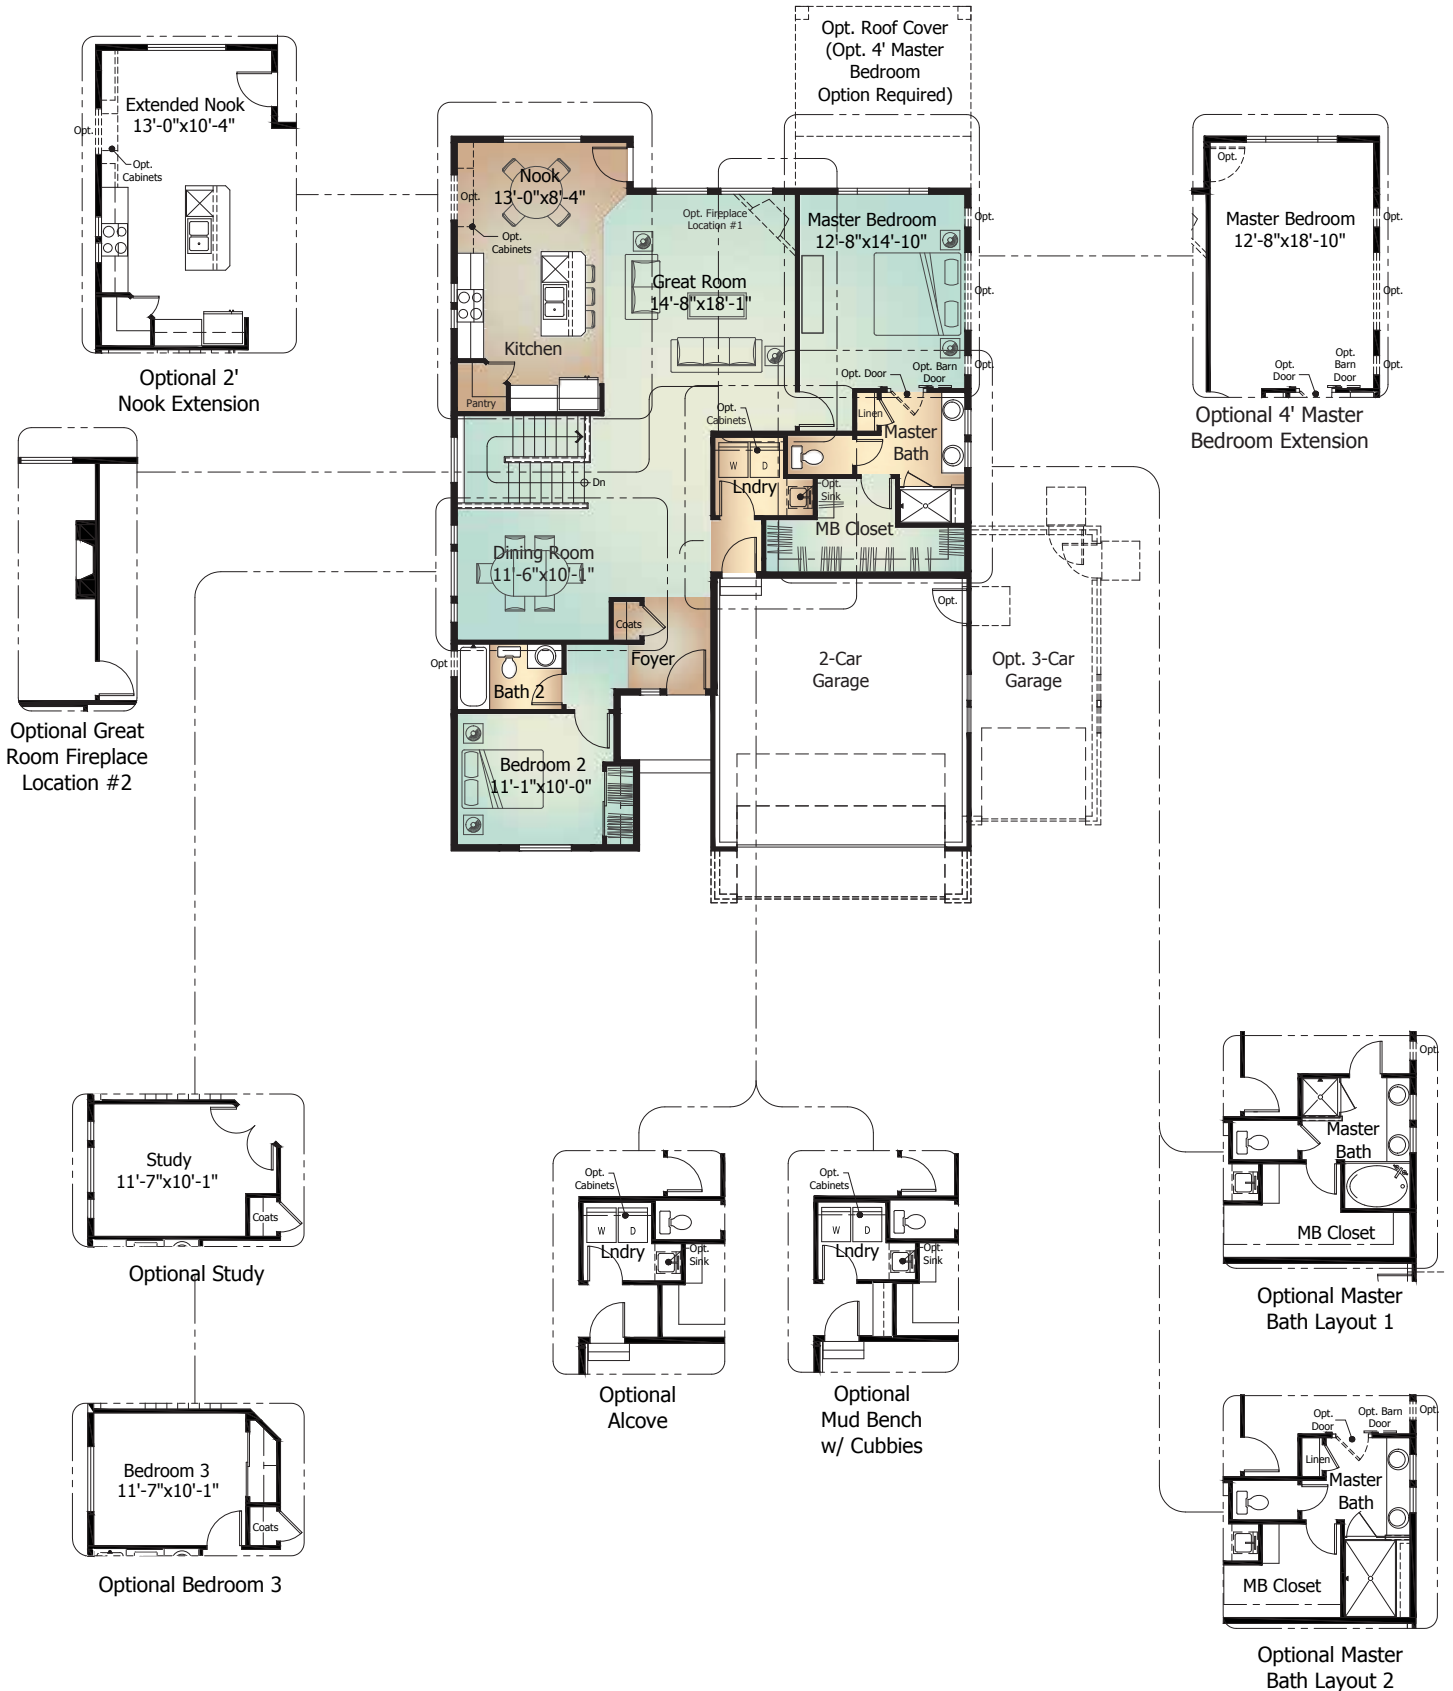

924

Savannah

CLASSIC
COLLECTION

Main Level..... 1,607 Sq. Ft.
Basement Level 1,609 Sq. Ft.
TOTAL* **3,216 Sq. Ft.**

ClassicHomes.com

*Actual square footage may vary due to added options, chosen elevations, or amount of basement finish.

Elevation A | *Standard*

NOTES

Main Level

SAVANNAH Model 924

Standard 'A' Elevation shown

Basement Level

SAVANNAH Model 924 | with Optional Finish

Standard 'A' Elevation shown

Optional Elevation

SAVANNAH Model 924

Elevation B | *Optional*

Elevation C | *Optional*

Elevation D | *Optional*

Artist's conception. All plans, landscaping, features and specifications are subject to change without notification. Measurements are approximate and may vary. Homes are built to blueprint specifications which must be referenced for specific measurements. This is a marketing document and not part of your home purchase contract.