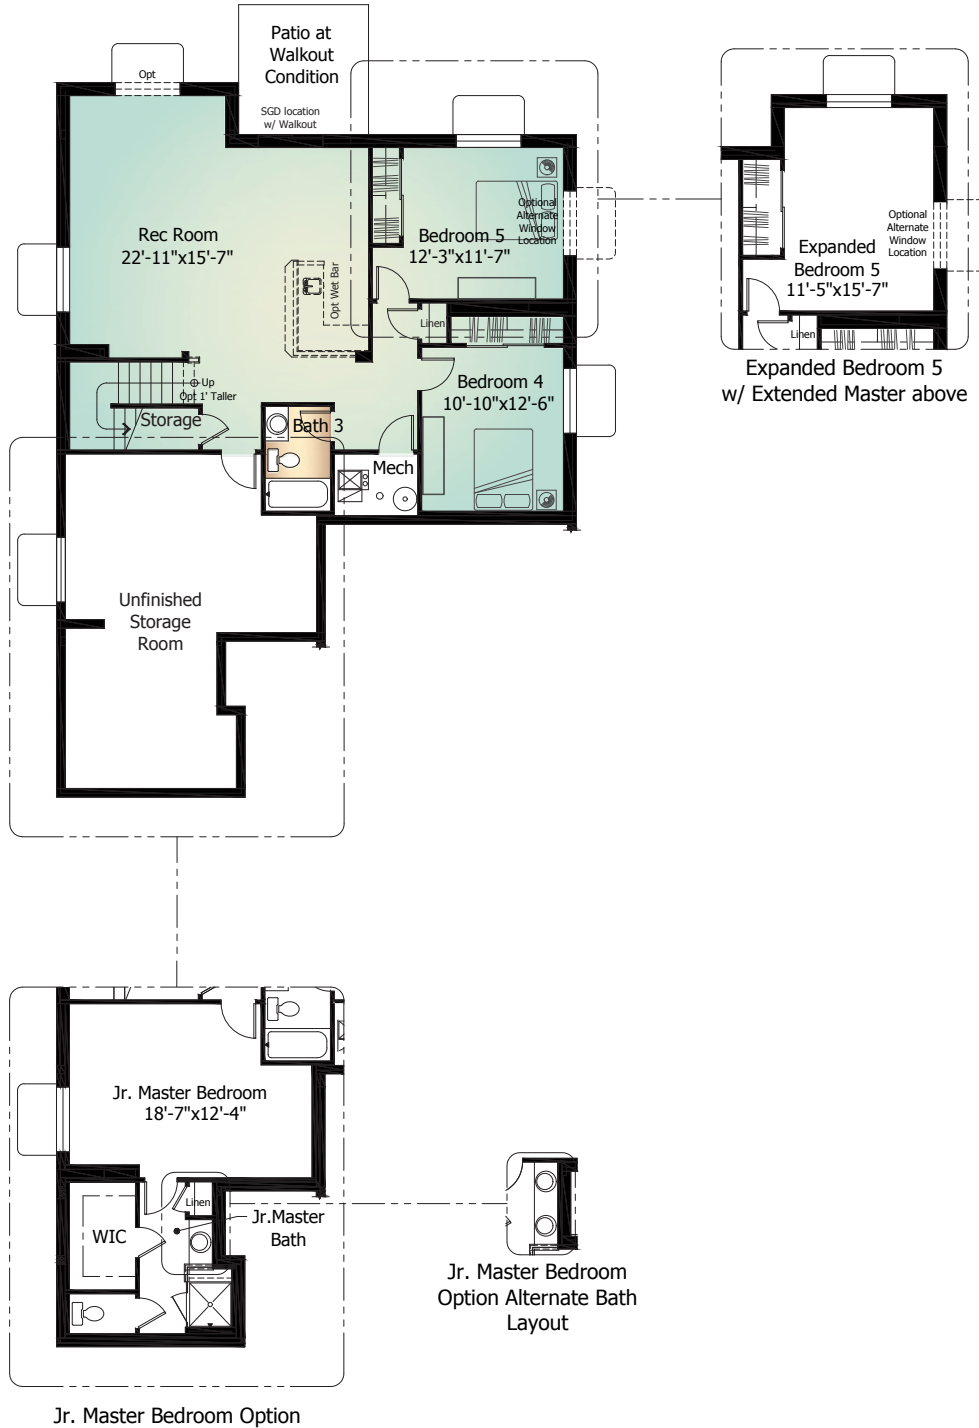

924

Savannah

CLASSIC
COLLECTION

Main Level..... 1,607 Sq. Ft.
Basement Level 1,609 Sq. Ft.
TOTAL* **3,216 Sq. Ft.**

ClassicHomes.com

*Actual square footage may vary due to added options, chosen elevations, or amount of basement finish.

Elevation A | *Standard*

NOTES

Main Level

SAVANNAH Model 924

Standard 'A' Elevation shown

Basement Level

SAVANNAH Model 924 | with Optional Finish

Standard 'A' Elevation shown

Optional Elevation

SAVANNAH Model 924

Elevation B | *Optional*

Elevation C | *Optional*

Elevation D | *Optional*

Artist's conception. All plans, landscaping, features and specifications are subject to change without notification. Measurements are approximate and may vary. Homes are built to blueprint specifications which must be referenced for specific measurements. This is a marketing document and not part of your home purchase contract.