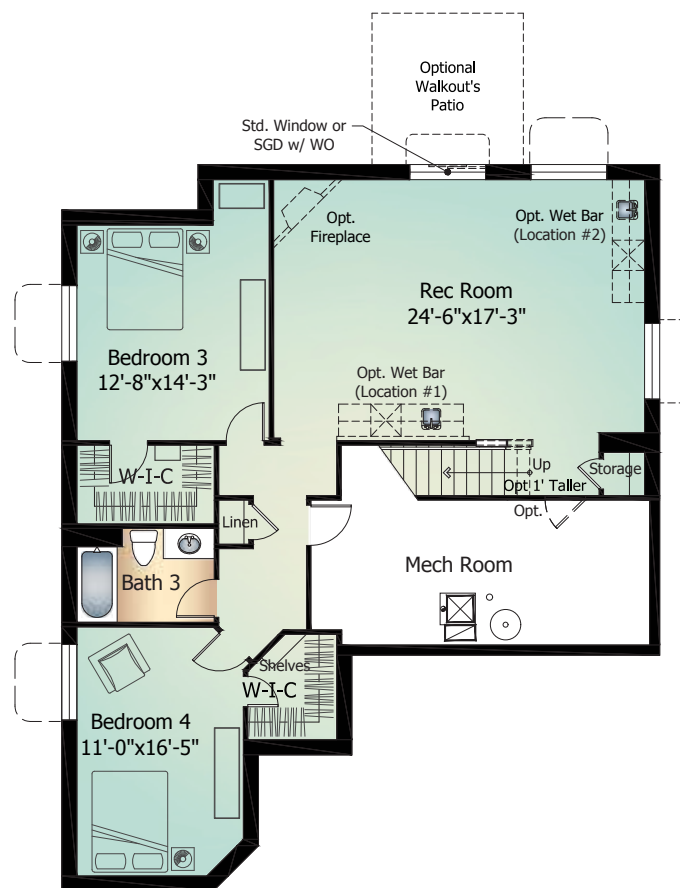

890

Parade

CLASSIC
COLLECTION

Main Level..... 1,486 Sq. Ft.
Basement Level 1,492 Sq. Ft.
TOTAL* **2,978 Sq. Ft.**

ClassicHomes.com

*Actual square footage may vary due to added options, chosen elevations, or amount of basement finish.

Elevation A | *Standard*

NOTES

Main Level

PARADE Model 890

Standard 'A' Elevation shown

Basement Level

PARADE Model 890 | with Optional Finish

Standard 'A' Elevation shown

Optional Elevation

PARADE Model 890

Elevation B | *Optional*

Artist's conception. All plans, landscaping, features and specifications are subject to change without notification. Measurements are approximate and may vary. Homes are built to blueprint specifications which must be referenced for specific measurements. This is a marketing document and not part of your home purchase contract.