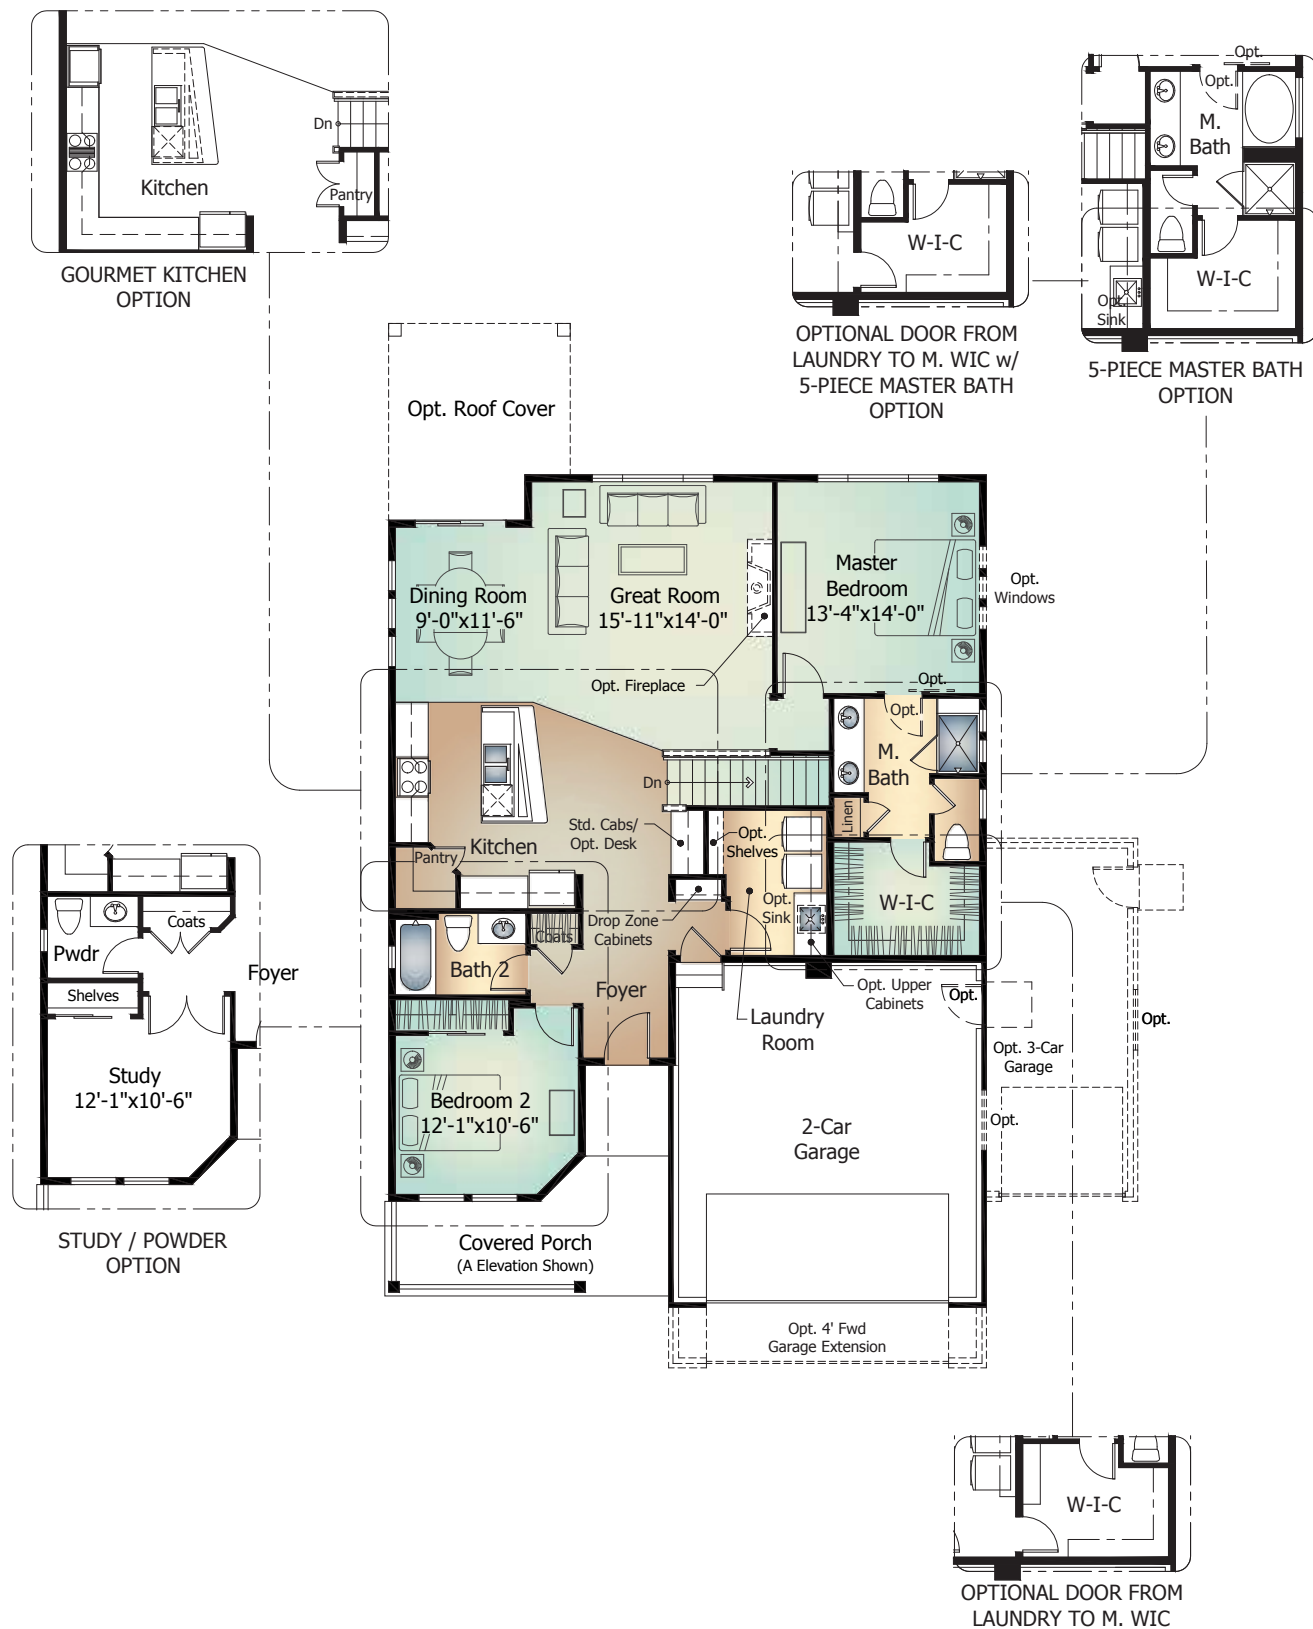

890

Parade

CLASSIC
COLLECTION

Main Level..... 1,486 Sq. Ft.
Basement Level 1,492 Sq. Ft.
TOTAL* **2,978 Sq. Ft.**

ClassicHomes.com

*Actual square footage may vary due to added options, chosen elevations, or amount of basement finish.

Elevation A | *Standard*

NOTES

Main Level

PARADE Model 890

Standard 'A' Elevation shown

Basement Level

PARADE Model 890 | with Optional Finish

Standard 'A' Elevation shown

Optional Elevation

PARADE Model 890

Elevation B | *Optional*

Artist's conception. All plans, landscaping, features and specifications are subject to change without notification. Measurements are approximate and may vary. Homes are built to blueprint specifications which must be referenced for specific measurements. This is a marketing document and not part of your home purchase contract.