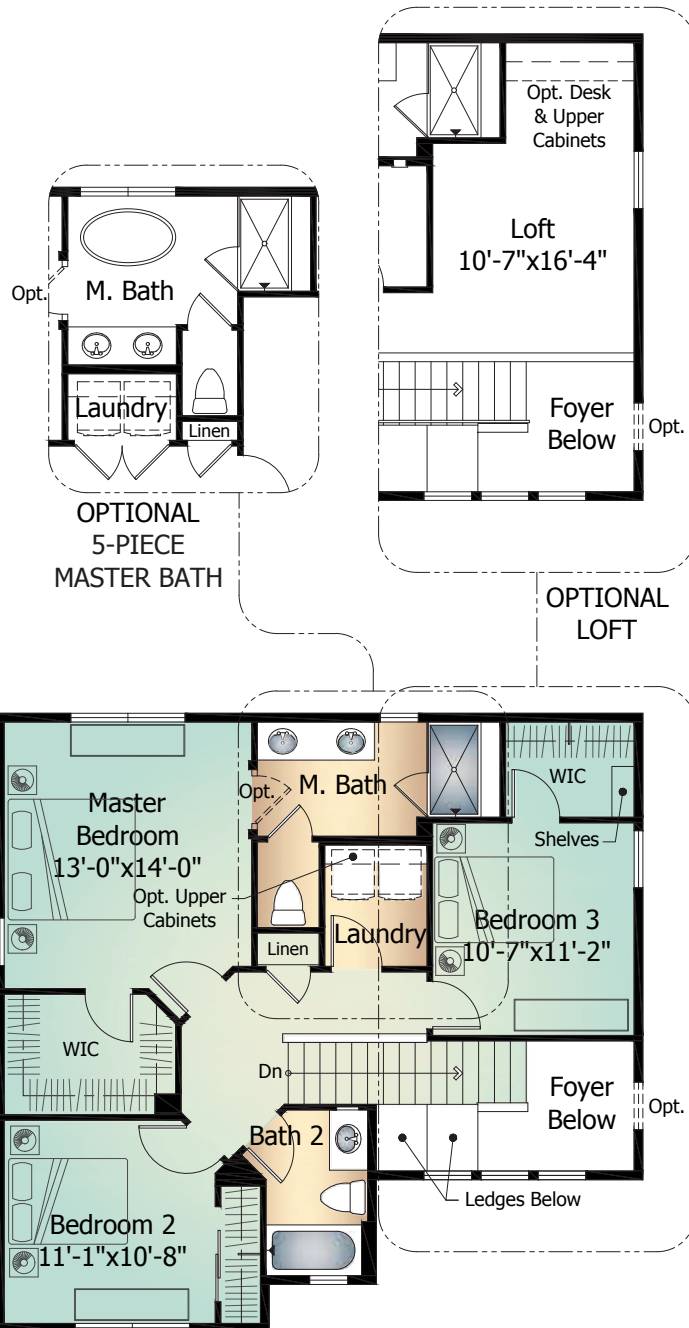

# Meadow

**CLASSIC**  
COLLECTION

Main Level ..... 877 Sq. Ft.  
Upper Level ..... 879 Sq. Ft.  
Basement Level ..... 880 Sq. Ft.  
**Total\* ..... 2,636 Sq. Ft.**

*ClassicHomes.com*

\*Actual square footage may vary due to added options, chosen elevations, or amount of basement finish.

# Main Level

MEADOW Model 822

Standard 'A' Elevation shown

# Upper Level

MEADOW Model 822

Standard 'A' Elevation shown

# Basement Level

MEADOW Model 822 | with Optional Finish

Standard 'A' Elevation shown

Artist's conception. All plans, landscaping, features and specifications are subject to change without notification. Measurements are approximate and may vary. Homes are built to blueprint specifications which must be referenced for specific measurements. This is a marketing document and not part of your home purchase contract.