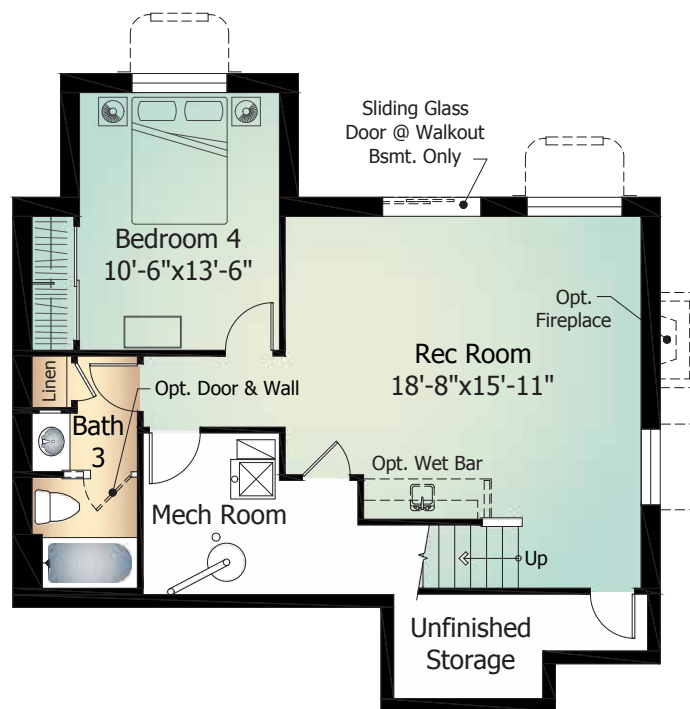

# Main Level

MEADOW Model 822

Standard 'A' Elevation shown

# Upper Level

MEADOW Model 822

Standard 'A' Elevation shown

# Basement Level

MEADOW Model 822 | with Optional Finish

Standard 'A' Elevation shown

Artist's conception. All plans, landscaping, features and specifications are subject to change without notification. Measurements are approximate and may vary. Homes are built to blueprint specifications which must be referenced for specific measurements. This is a marketing document and not part of your home purchase contract.