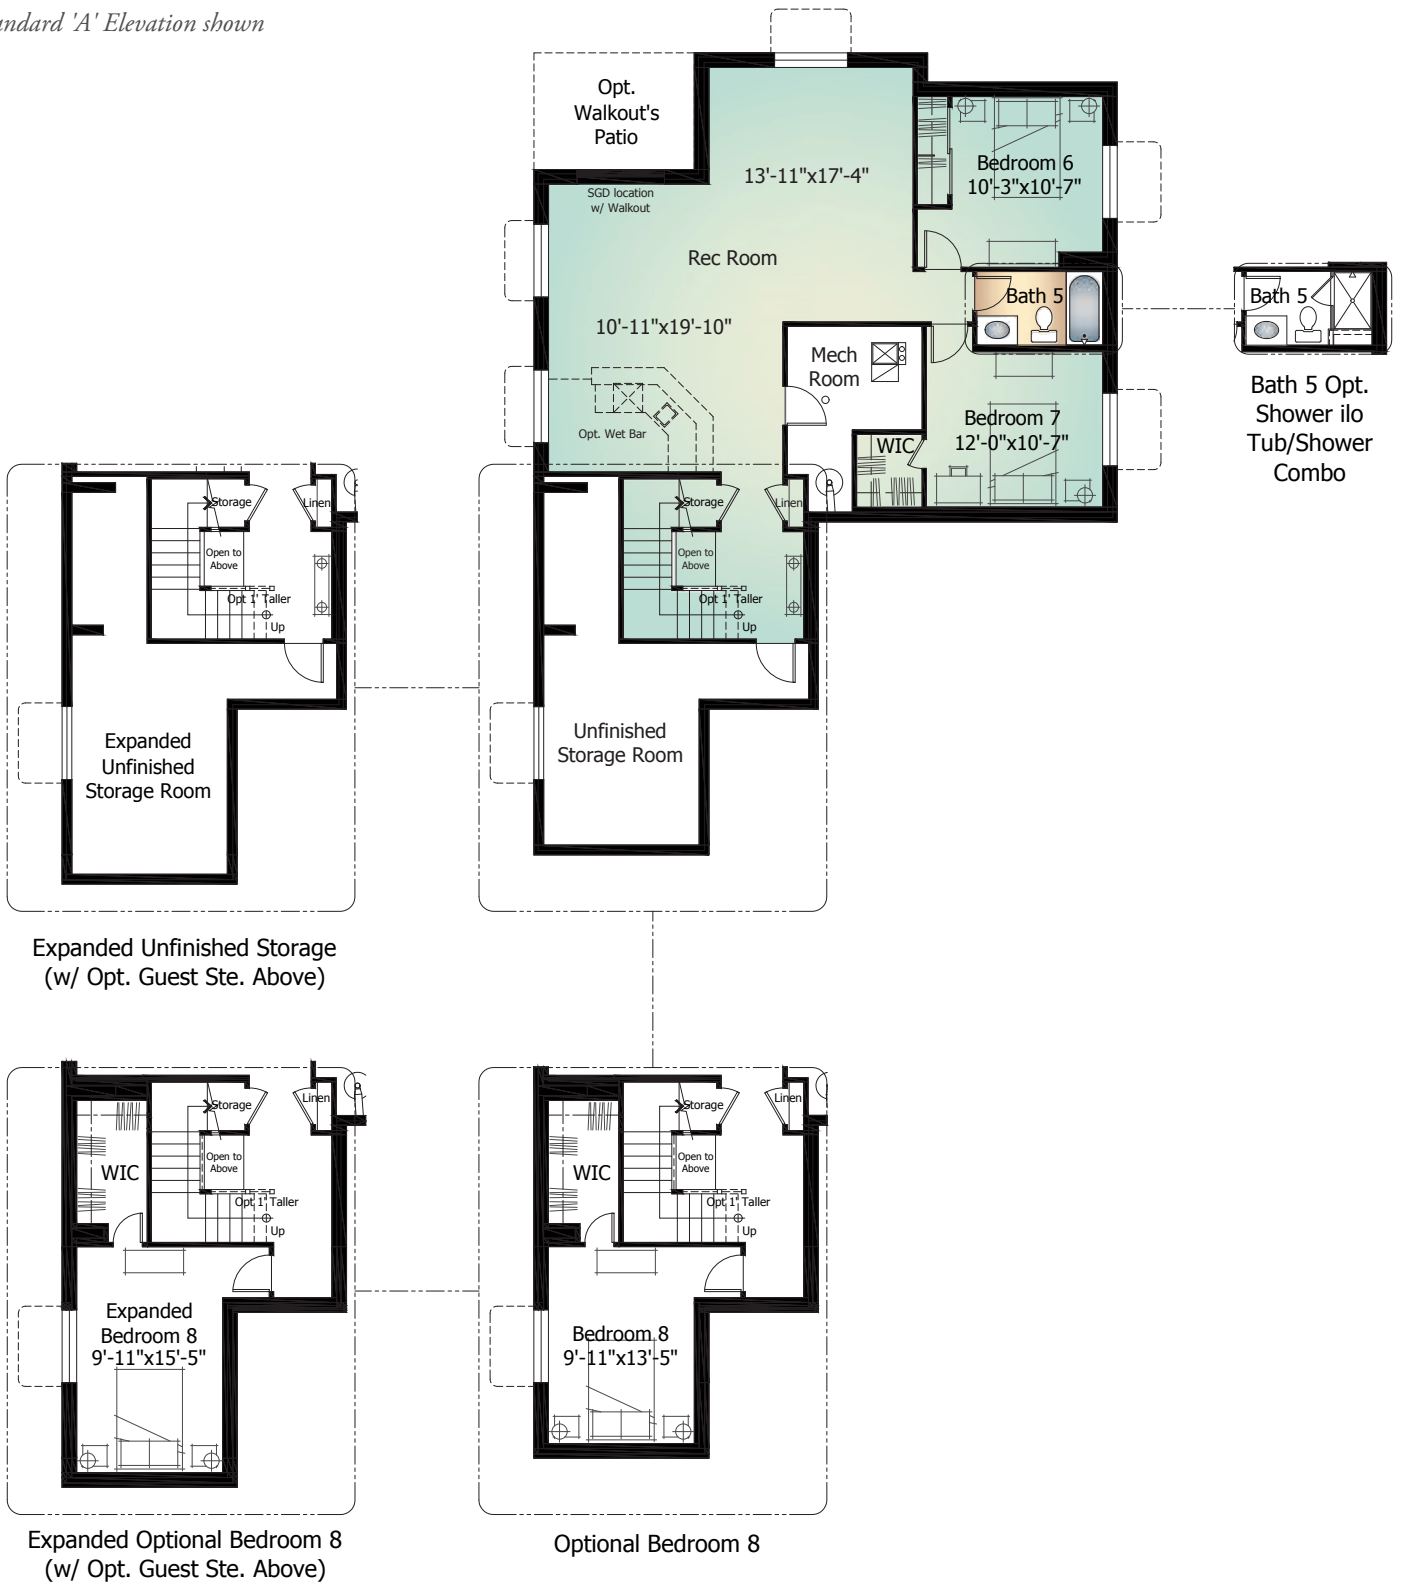

# Hannah

**CLASSIC**  
COLLECTION

Main Level ..... 1,541 Sq. Ft.  
Upper Level ..... 973 Sq. Ft.  
Basement Level ..... 1,543 Sq. Ft.  
**Total\* ..... 4,057 Sq. Ft.**

*ClassicHomes.com*

\*Actual square footage may vary due to added options, chosen elevations, or amount of basement finish.

# Main Level

HANNAH Model 126

Standard 'A' Elevation shown

# Upper Level

HANNAH Model 126

Standard 'A' Elevation shown

# Basement Level

HANNAH Model 126 | with Optional Finish

Standard 'A' Elevation shown

Artist's conception. All plans, landscaping, features and specifications are subject to change without notification. Measurements are approximate and may vary. Homes are built to blueprint specifications which must be referenced for specific measurements. This is a marketing document and not part of your home purchase contract.